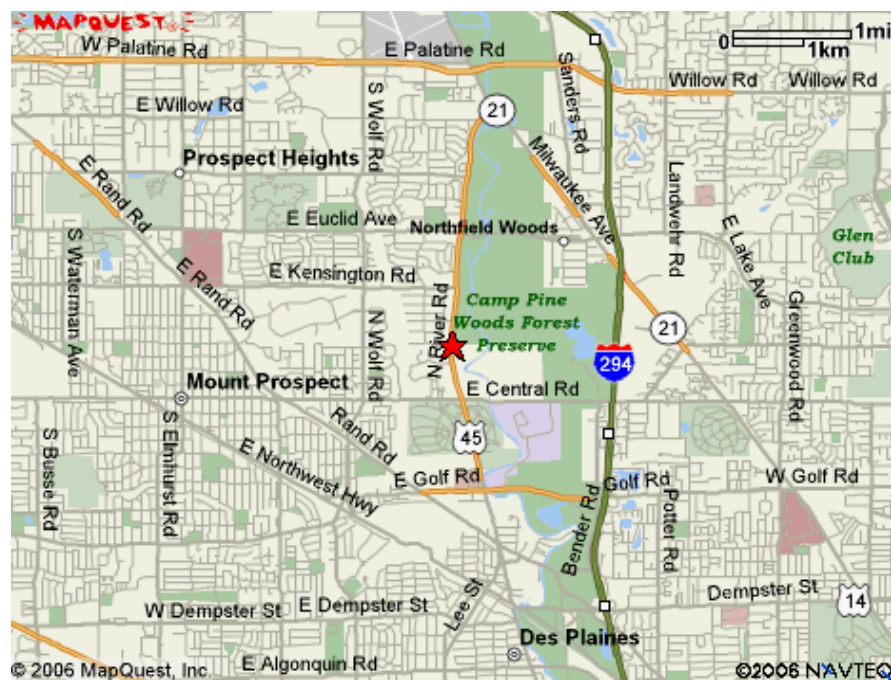

### *From Chicago*

Take Edens Expressway 90/94 to Dempster Road West. Proceed West on Dempster Road to Des Plaines River Road. Turn right and take Des Plaines River Road North. Go two blocks North of Central Road and turn left onto Gregory Street. It is a residential street that only goes West. Turn left into the parking lot at 1101 Gregory Street.

### *From Northern Suburbs*

Take Edens Expressway (Rte 41) South and merge onto the Tri-State (I-294). Exit at Golf Road and go West to Des Plaines River Road. Turn right and take Des Plaines River Road North. Go two blocks North of Central Road and turn left onto Gregory Street. It is a residential street that only goes West. Turn left into the parking lot at 1101 Gregory Street.

### *From West Suburbs*

Take Rte 53 North and exit at Algonquin Road. Take Algonquin Road East to Des Plaines River Road. Make a left and go North on Des Plaines River Road. Go two blocks North of Central Road and turn left onto Gregory Street. It is a residential street that only goes West. Turn left into the parking lot at 1101 Gregory Street.

### *From South Suburbs*

Take the Tri-State (I-294) North to Dempster Road. Exit West on Dempster to Des Plaines River Road. Turn right and take Des Plaines River Road North. Go two blocks North of Central Road and turn left onto Gregory Street. It is a residential street that only goes West. Turn left into the parking lot at 1101 Gregory Street.